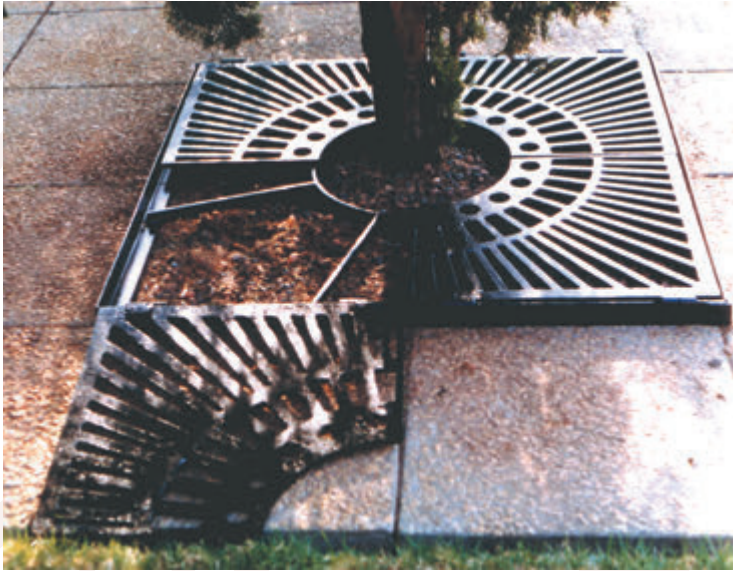

Wilson's

s t r e e t f u r n i t u r e

Tree Surrounds

Baltimore 1200

Car Park Tree Ring

Straight

Flared

Flared

Tree Surrounds

Baltimore 1200

Width	1200x1200
Finish	Galvanised
Paint	Polyurathane

Car Park Tree Ring

Height Above Ground	150mm
Overall Height	450mm
Overall Length	1250mm (OD)
Overall Width	950 (ID)
Finish	Exposed Aggregate

Straight

Flared

Flared & Looped

Cage Diameter	460
Surround Bar Diam.	16
Number of Bars	12
Height Above Ground	1000/1200/1500/1800
Made to Order	