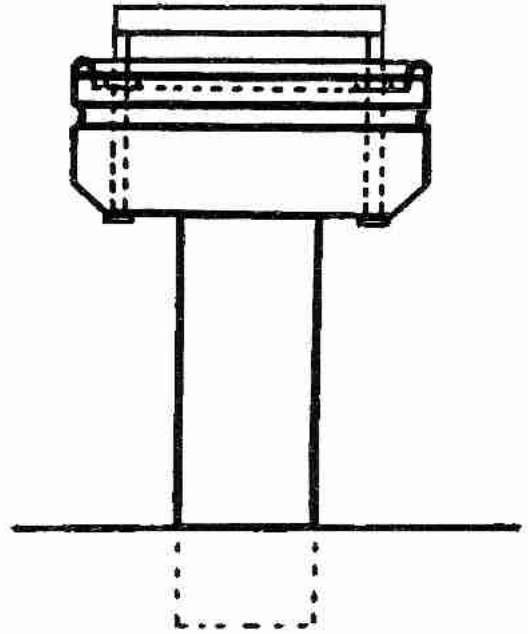

Wilson's

s t r e e t f u r n i t u r e

Braais etc.

Braai

Water Fountain

Hermanus Braai

Braais etc.

Hermanus Braai

Grid Height	570mm
Size	360x360
Length OH	1000mm
Width OH	500mm
Finish	Exposed Aggregate

Braai

Height Overall	950mm
Height above ground	750
Diameter	500mm
Finish	Exposed Aggregate

Water Fountain

Height Overall	1200mm
Height above ground	900
Diameter	300
Finish	Galvanised