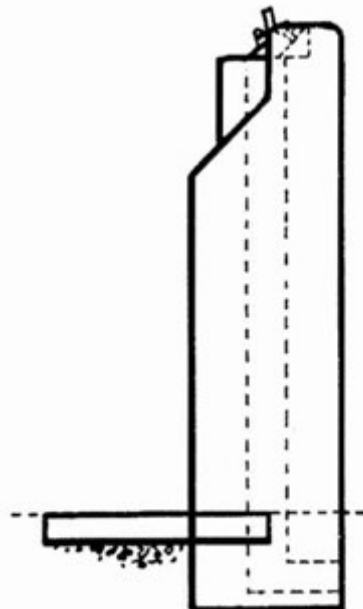

Wilson's

s t r e e t f u r n i t u r e

Braais etc.

Braai

Water Fountain

Hermanus Braai

Braais etc.

Hermanus Braai

Grid Height	570mm
Size	360x360
Length OH	1000mm
Width OH	500mm
Finish	Exposed Aggregate

Braai

Height Overall	950mm
Height above ground	750
Diameter	500mm
Finish	Exposed Aggregate

Water Fountain

Height Overall	1200mm
Height above ground	900
Diameter	300
Finish	Galvanised