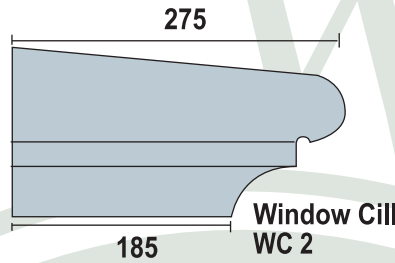

WilsonStone

Window Cills/ Lintels/String Courses/Pediment

String Courses

Internal Corners
External Corners
LH & RH Returns
available

WilsonStone

Window Frames

Sizes Available to Fit a Window (mm):

1500 x 1200
1200 x 1200
1200 x 900
900 x 900
900 x 600