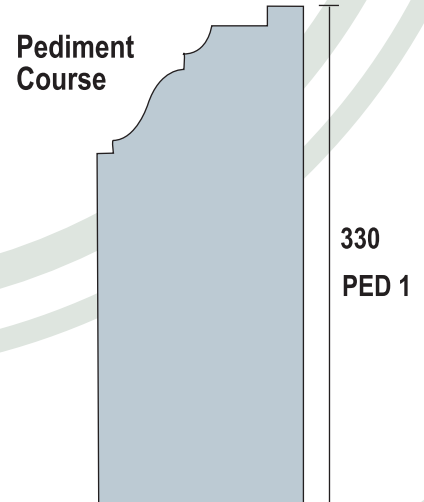

WilsonStone

Window Cills/ Lintels/String Courses/Pediment

String Courses

Internal Corners
External Corners
LH & RH Returns
available

WilsonStone

Window Frames

Sizes Available to Fit a Window (mm):

1500 x 1200
1200 x 1200
1200 x 900
900 x 900
900 x 600