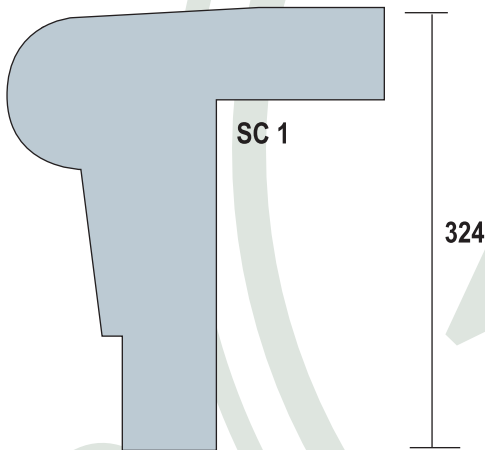

WilsonStone

Window Cills/ Lintels/String Courses/Pediment

String Courses

Internal Corners
External Corners
LH & RH Returns
available

WilsonStone

Window Frames

Sizes Available to Fit a Window (mm):

1500 x 1200
1200 x 1200
1200 x 900
900 x 900
900 x 600