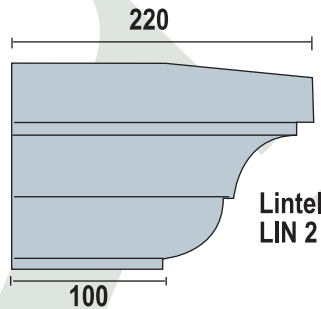

WilsonStone

Window Cills/ Lintels/String Courses/Pediment

String Courses

Internal Corners
External Corners
LH & RH Returns
available

WilsonStone

Window Frames

Sizes Available to Fit a Window (mm):

1500 x 1200
1200 x 1200
1200 x 900
900 x 900
900 x 600