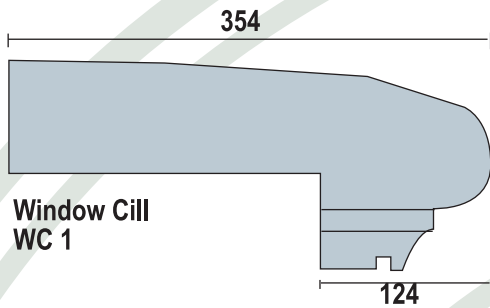

WilsonStone

Window Cills/ Lintels/String Courses/Pediment

String Courses

Internal Corners
External Corners
LH & RH Returns
available

WilsonStone

Window Frames

Sizes Available to Fit a Window (mm):

1500 x 1200
1200 x 1200
1200 x 900
900 x 900
900 x 600