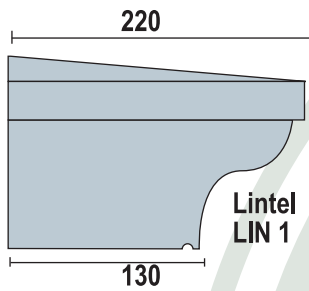

WilsonStone

Window Cills/ Lintels/String Courses/Pediment

String Courses

Internal Corners
External Corners
LH & RH Returns
available

WilsonStone

Window Frames

Sizes Available to Fit a Window (mm):

1500 x 1200
1200 x 1200
1200 x 900
900 x 900
900 x 600