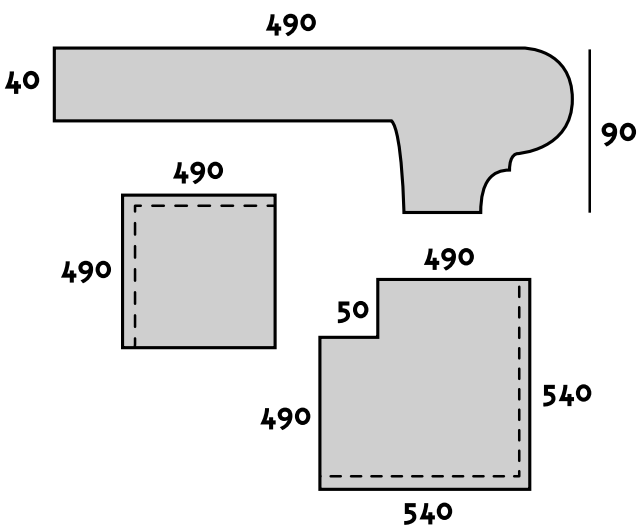

DELUXE RANGE