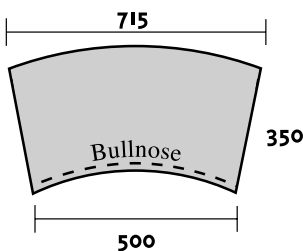

#### DOUBLE BULLNOSE

<b>Sizes</b>	500mm x 195mm 500mm x 345mm 500mm x 395mm
<b>Thickness</b>	40mm
<b>Int. Radius Bullnose</b>	r 500 x r 345 x r 40
<b>Finish</b>	Sandstone / Grey

#### MORE TILES

500 (Bullnosed) x 365 x 40mm
500 (Double Bullnosed) x 430 x 40mm
500 (Bullnosed) x 500 (Bullnosed) x 40mm
500 x 500 x 40 (Triple Bullnosed)

#### RADII, SINGLE BULLNOSE COPINGS

Please note illustration does not reflect true curve of radii

Internal Radius: 2460mm  
Thickness: 40mm

Internal Radius: 1670mm  
Thickness: 40mm

Internal Radius: 1190mm  
Thickness: 40mm

Internal Radius: 1045mm  
Thickness: 40mm

Internal Radius: 810mm  
Thickness: 40mm

Internal Radius: 920mm  
Thickness: 40mm

Internal Radius: 730mm  
Thickness: 40mm