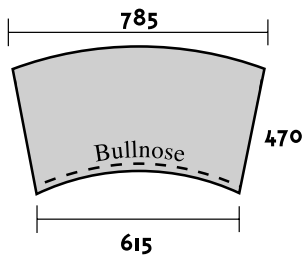

#### SINGLE BULLNOSE

<b>Size</b>	490mm x 365mm 490mm x 490mm
<b>Thickness</b>	40mm
<b>Int. Radius Bullnose</b>	r 1250 x r 500 x r 900
<b>Finish</b>	Sandstone / Grey

#### DOUBLE BULLNOSE

<b>Sizes</b>	500mm x 195mm 500mm x 345mm 500mm x 395mm
<b>Thickness</b>	40mm
<b>Int. Radius Bullnose</b>	r 500 x r 345 x r 40
<b>Finish</b>	Sandstone / Grey

#### MORE TILES

500 (Bullnosed) x 365 x 40mm
500 (Double Bullnosed) x 430 x 40mm
500 (Bullnosed) x 500 (Bullnosed) x 40mm
500 x 500 x 40 (Triple Bullnosed)

#### RADII, SINGLE BULLNOSE COPINGS

Please note illustration does not reflect true curve of radii

Internal Radius: 2460mm  
Thickness: 40mm

Internal Radius: 1670mm  
Thickness: 40mm

Internal Radius: 1190mm  
Thickness: 40mm