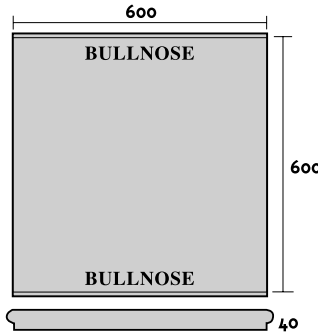

CLARENS MOULDED POOL COPING

AVAILABLE SIZES

SINGLE BULLNOSE

Size	490mm x 365mm 490mm x 490mm
Thickness	40mm
Int. Radius Bullnose	r 1250 x r 500 x r 900
Finish	Sandstone / Grey

DOUBLE BULLNOSE

Sizes	500mm x 195mm 500mm x 345mm 500mm x 395mm
Thickness	40mm
Int. Radius Bullnose	r 500 x r 345 x r 40
Finish	Sandstone / Grey

MORE TILES

500 (Bullnosed) x 365 x 40mm
500 (Double Bullnosed) x 430 x 40mm
500 (Bullnosed) x 500 (Bullnosed) x 40mm
500 x 500 x 40 (Triple Bullnosed)

DOUBLE BULLNOSE COPINGS