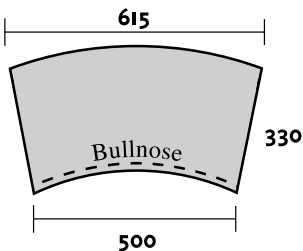

#### DOUBLE BULLNOSE

<b>Sizes</b>	500mm x 195mm 500mm x 345mm 500mm x 395mm
<b>Thickness</b>	40mm
<b>Int. Radius Bullnose</b>	r 500 x r 345 x r 40
<b>Finish</b>	Sandstone / Grey

#### MORE TILES

500 (Bullnosed) x 365 x 40mm
500 (Double Bullnosed) x 430 x 40mm
500 (Bullnosed) x 500 (Bullnosed) x 40mm
500 x 500 x 40 (Triple Bullnosed)

#### RADII, SINGLE BULLNOSE COPINGS

Please note illustration does not reflect true curve of radii

Internal Radius: 2460mm  
Thickness: 40mm

Internal Radius: 1670mm  
Thickness: 40mm

Internal Radius: 1190mm  
Thickness: 40mm

Internal Radius: 1045mm  
Thickness: 40mm

Internal Radius: 810mm  
Thickness: 40mm

Internal Radius: 920mm  
Thickness: 40mm

Internal Radius: 730mm  
Thickness: 40mm