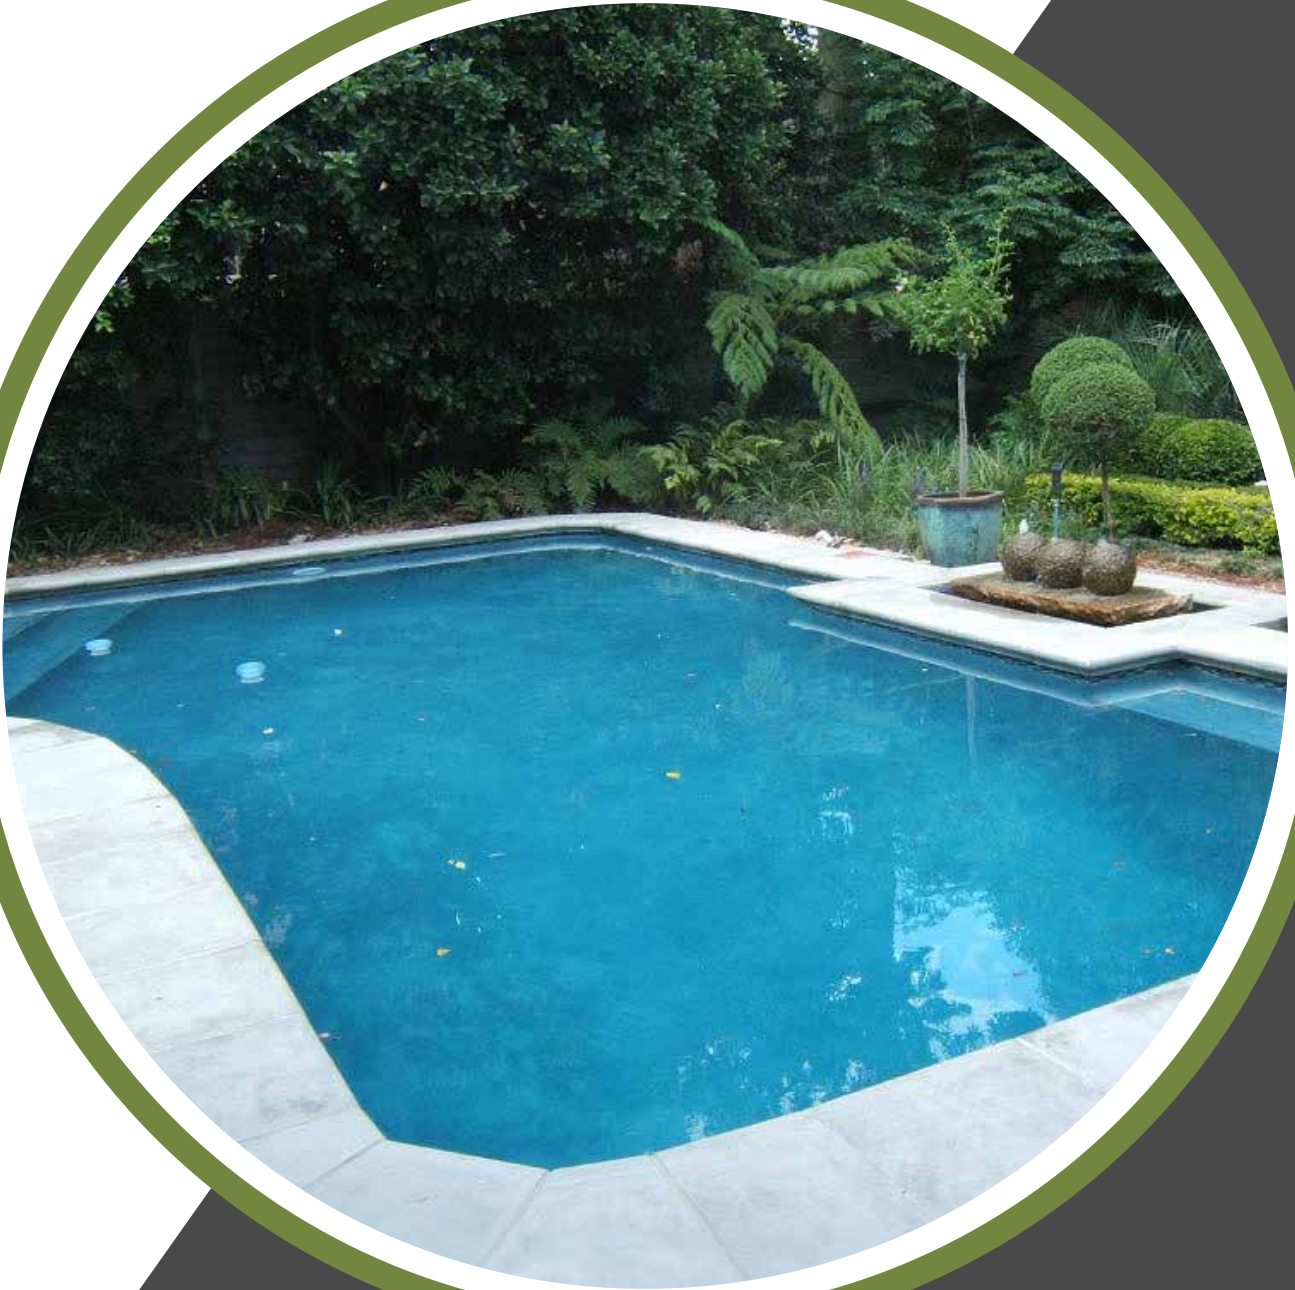

WilsonStone

CATALOGUE

**CLARENS
MOULDED POOL COPING**