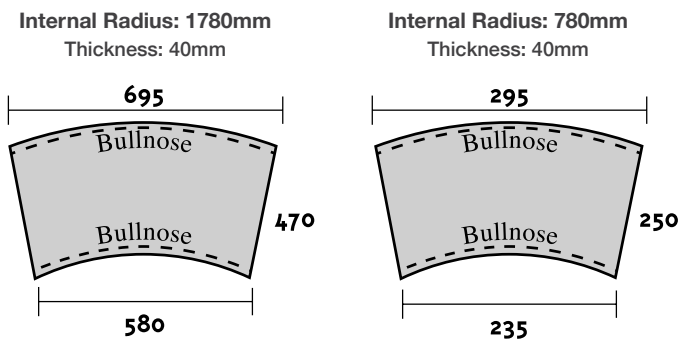

CLARENS MOULDED POOL COPING

AVAILABLE SIZES CONTINUED

RADII, DOUBLE BULLNOSE COPINGS