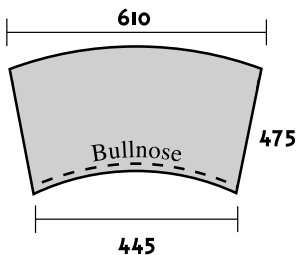

#### DOUBLE BULLNOSE

<b>Sizes</b>	500mm x 195mm 500mm x 345mm 500mm x 395mm
<b>Thickness</b>	40mm
<b>Int. Radius Bullnose</b>	r 500 x r 345 x r 40
<b>Finish</b>	Sandstone / Grey

#### MORE TILES

500 (Bullnosed) x 365 x 40mm
500 (Double Bullnosed) x 430 x 40mm
500 (Bullnosed) x 500 (Bullnosed) x 40mm
500 x 500 x 40 (Triple Bullnosed)

#### RADII, SINGLE BULLNOSE COPINGS

Please note illustration does not reflect true curve of radii

Internal Radius: 2460mm  
Thickness: 40mm

Internal Radius: 1670mm  
Thickness: 40mm

Internal Radius: 1190mm  
Thickness: 40mm

Internal Radius: 1045mm  
Thickness: 40mm

Internal Radius: 810mm  
Thickness: 40mm

Internal Radius: 920mm  
Thickness: 40mm

Internal Radius: 730mm  
Thickness: 40mm