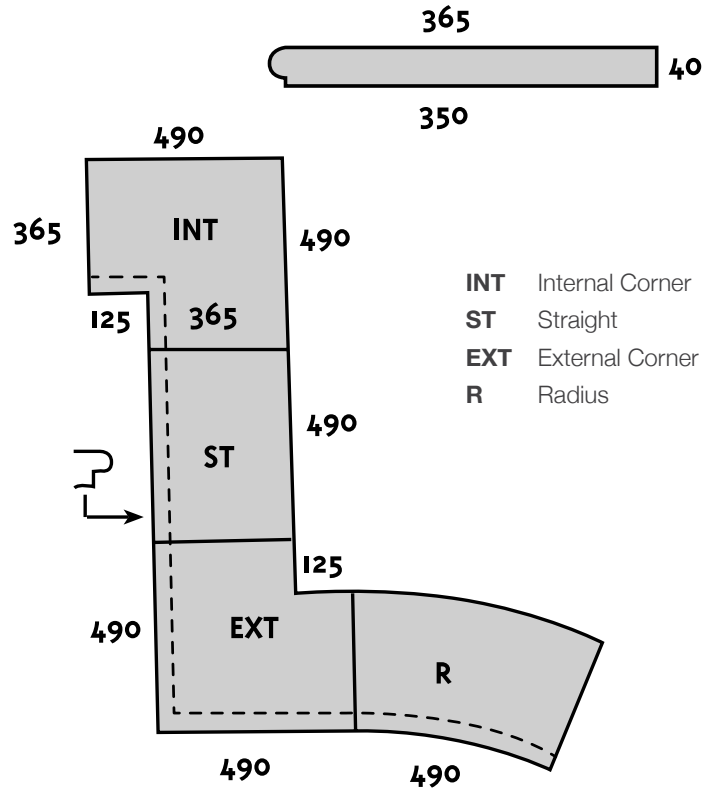

WilsonStone

CLARENS MOULDED POOL COPING

- Timeless, classic designs
- Non-slip for perfect pool surrounds
- Tiles weather and age slowly and naturally
- Standard & Deluxe profiles available