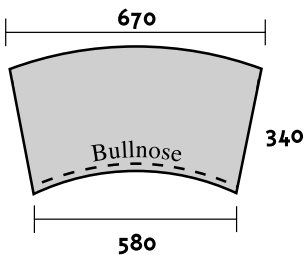

#### SINGLE BULLNOSE

<b>Size</b>	490mm x 365mm 490mm x 490mm
<b>Thickness</b>	40mm
<b>Int. Radius Bullnose</b>	r 1250 x r 500 x r 900
<b>Finish</b>	Sandstone / Grey

#### DOUBLE BULLNOSE

<b>Sizes</b>	500mm x 195mm 500mm x 345mm 500mm x 395mm
<b>Thickness</b>	40mm
<b>Int. Radius Bullnose</b>	r 500 x r 345 x r 40
<b>Finish</b>	Sandstone / Grey

#### MORE TILES

500 (Bullnosed) x 365 x 40mm
500 (Double Bullnosed) x 430 x 40mm
500 (Bullnosed) x 500 (Bullnosed) x 40mm
500 x 500 x 40 (Triple Bullnosed)

#### RADII, SINGLE BULLNOSE COPINGS

Please note illustration does not reflect true curve of radii

Internal Radius: 2460mm  
Thickness: 40mm

Internal Radius: 1670mm  
Thickness: 40mm

Internal Radius: 1190mm  
Thickness: 40mm