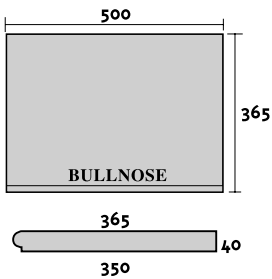

CLARENS MOULDED POOL COPING

AVAILABLE SIZES

SINGLE BULLNOSE

Size	490mm x 365mm 490mm x 490mm
Thickness	40mm
Int. Radius Bullnose	r 1250 x r 500 x r 900
Finish	Sandstone / Grey

DOUBLE BULLNOSE

Sizes	500mm x 195mm 500mm x 345mm 500mm x 395mm
Thickness	40mm
Int. Radius Bullnose	r 500 x r 345 x r 40
Finish	Sandstone / Grey

MORE TILES

500 (Bullnosed) x 365 x 40mm
500 (Double Bullnosed) x 430 x 40mm
500 (Bullnosed) x 500 (Bullnosed) x 40mm
500 x 500 x 40 (Triple Bullnosed)

DOUBLE BULLNOSE COPINGS