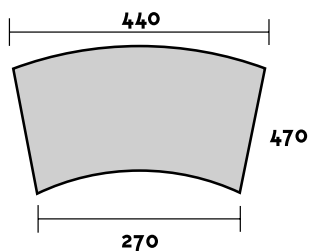

#### MORE TILES

500 (Bullnosed) x 365 x 40mm
500 (Double Bullnosed) x 430 x 40mm
500 (Bullnosed) x 500 (Bullnosed) x 40mm
500 x 500 x 40 (Triple Bullnosed)

Internal Radius: 1045mm  
Thickness: 40mm

Internal Radius: 810mm  
Thickness: 40mm

Internal Radius: 920mm  
Thickness: 40mm

Internal Radius: 730mm  
Thickness: 40mm