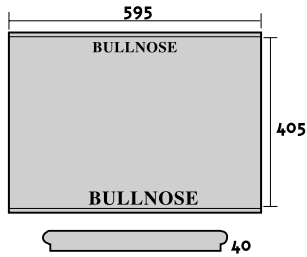

CLARENS MOULDED POOL COPING

AVAILABLE SIZES

SINGLE BULLNOSE

Size	490mm x 365mm 490mm x 490mm
Thickness	40mm
Int. Radius Bullnose	r 1250 x r 500 x r 900
Finish	Sandstone / Grey

DOUBLE BULLNOSE

Sizes	500mm x 195mm 500mm x 345mm 500mm x 395mm
Thickness	40mm
Int. Radius Bullnose	r 500 x r 345 x r 40
Finish	Sandstone / Grey

MORE TILES

500 (Bullnosed) x 365 x 40mm
500 (Double Bullnosed) x 430 x 40mm
500 (Bullnosed) x 500 (Bullnosed) x 40mm
500 x 500 x 40 (Triple Bullnosed)

DOUBLE BULLNOSE COPINGS