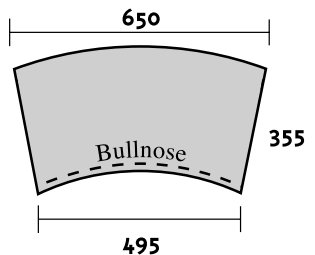

#### DOUBLE BULLNOSE

<b>Sizes</b>	500mm x 195mm 500mm x 345mm 500mm x 395mm
<b>Thickness</b>	40mm
<b>Int. Radius Bullnose</b>	r 500 x r 345 x r 40
<b>Finish</b>	Sandstone / Grey

#### MORE TILES

500 (Bullnosed) x 365 x 40mm
500 (Double Bullnosed) x 430 x 40mm
500 (Bullnosed) x 500 (Bullnosed) x 40mm
500 x 500 x 40 (Triple Bullnosed)

#### RADII, SINGLE BULLNOSE COPINGS

Please note illustration does not reflect true curve of radii

Internal Radius: 2460mm  
Thickness: 40mm

Internal Radius: 1670mm  
Thickness: 40mm

Internal Radius: 1190mm  
Thickness: 40mm

Internal Radius: 1045mm  
Thickness: 40mm

Internal Radius: 810mm  
Thickness: 40mm

Internal Radius: 920mm  
Thickness: 40mm

Internal Radius: 730mm  
Thickness: 40mm