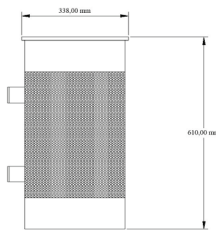

Delaware Pedestal Bin

Height: 700mm
 Diameter: 480mm
 Optional: Base Plate / Planted, Galvanised Mild / Stainless Steel, Rhino Wood / Saligna / Meranti Wood / Mild / Stainless Steel, Galvanised & painted / brushed

STEEL & WOOD BINS

Maryland Bin

Height: 750mm
 Width: 480mm
 Basket: 250mm
 Optional: Mild Steel Basket or GRC Liner
 Galvanised Mild / Stainless Steel
 Materials: Mild / Stainless Steel / GRC (liner)
 Galvanised & painted / brushed

Ohio Round Bin

Height: 767mm
 Diameter: 502mm
 Optional: Mild Steel Basket or GRC Liner
 Galvanised Mild / Stainless Steel
 Materials: Mild / Stainless Steel / GRC (liner)
 Galvanised & painted / brushed

Ohio Square Bin

Height: 750mm
 Width: 480mm
 Optional: Mild Steel Basket or GRC Liner
 Galvanised Mild / Stainless Steel
 Materials: Mild / Stainless Steel / GRC (liner)
 Galvanised & painted / brushed