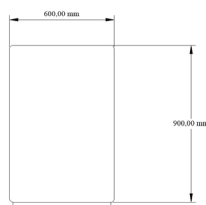

High Street

Height: 780mm
 Diameter: 500mm
 Optional: Exposed Aggregate, Liner or Galvanised Mild Steel Basket, Imprinted logos, Canopy
 Materials: Precast concrete / GRC

West Street

Height: 540mm
 Diameter: 500mm
 Weight: 130kg
 Optional: Exposed Aggregate, Liner or Galvanised Mild Steel Basket
 Materials: Exposed Aggregate

Ash Tray

Height: 750mm
 Diameter: 250mm
 Weight: 150kg
 Optional: Exposed Aggregate
 Materials: Precast concrete

The Turin

Height: 770mm
 Diameter: 450mm
 Optional: Exposed Aggregate, Liner or Galvanised Mild Steel Basket, Imprinted logos, Canopy
 Materials: Precast concrete

3 Ringed Turin Bin

Height: 770mm
 Diameter: 450mm
 Optional: Exposed Aggregate, Liner or Galvanised Mild Steel Basket, Imprinted logos, Canopy
 Materials: Precast Concrete / GRC

Modus 900 Bin Large

Height: 900mm
 Diameter: 600mm
 Optional: Exposed Aggregate, Liner or Galvanised Mild Steel Basket, Imprinted logos
 Materials: Precast concrete

The Torino

Height: 840mm
 Diameter: 590mm
 Optional: Exposed Aggregate, Liner or Galvanised Mild Steel Basket
 Materials: Precast concrete / GRC

CONCRETE BINS

Advertising Bin

Height: 1150mm
Diameter: 700mm
Ad Space: E800x600mm
Optional: Exposed Aggregate, Liner or Galvanised Mild Steel Basket, Imprinted logos, Canopy
Materials: Precast concrete / GRC