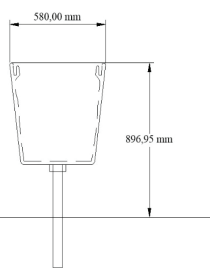

GRC BINS

Clairemont Bin
*(with built in bag holder)

Height: 896,95mm
Width: 580mm
Optional: Imprinted Logos on GRC
Materials: GRC (bin), Mild / Stainless Steel (post)