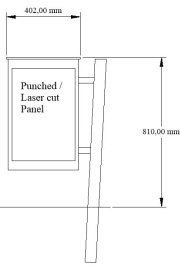

The Torino

Height: 840mm
 Diameter: 590mm
 Optional: Exposed Aggregate, Liner or Galvanised Mild Steel Basket
 Materials: Precast concrete / GRC

CONCRETE BINS

Advertising Bin

Height: 1150mm
Diameter: 700mm
Ad Space: E800x600mm
Optional: Exposed Aggregate, Liner or Galvanised Mild Steel Basket, Imprinted logos, Canopy
Materials: Precast concrete / GRC

GREY

FERRO

STEEL & WOOD BINS

Fairground Swing Bin

Height: 798mm
 Diameter: 497mm
 Optional: Base Plate / Planted, Galvanised Mild / Stainless Steel, Perforated Plate / Lazer cut
 Materials: Mild / Stainless Steel, Galvanised & Painted / Brushed

Fairground Swing Bin Large/XL

Height: 798mm(L) / 1098 (XL)
 Diameter: 593mm
 Optional: Base Plate / Planted, Galvanised Mild / Stainless Steel, Perforated Plate / Lazer cut
 Materials: Mild / Stainless Steel, Galvanised & Painted / Brushed

Fairground Pedestal Bin

Height: 710mm
 Diameter: 497mm
 Optional: Base Plate / Planted, Galvanised Mild / Stainless Steel, Perforated Plate / Lazer cut
 Materials: Mild / Stainless Steel, Galvanised & Painted / Brushed