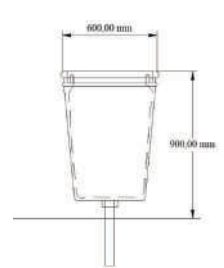

Fairground Wall Mount Bin

Height: 610mm
 Diameter: 338mm
 Optional: Base Plate / Planted, Galvanised
 Mild / Stainless Steel, Perforated
 Plate / Lazer cut
 Materials: Mild / Stainless Steel,
 Galvanised & Painted / Brushed

Height: 1140mm
 Diameter: 1010mm
 Optional: Galvanised Mild / Stainless Steel,
 GRC Grey / Charcoal/ Sandstone,
 Lazer Cut Bins & or GRC Imprints
 Materials: Mild / Stainless Steel and GRC
 Galvanised & painted / brushed

GRC BINS

Clairemont Bin
**(with built in bag holder)*

Height: 896,95mm
Width: 580mm
Optional: Imprinted Logos on GRC
Materials: GRC (bin), Mild / Stainless Steel (post)

Greenmarket Square Bin
**(with built in bag holder)*

Height: 900,36mm
Diameter: 466mm
Optional: Imprinted Logos on GRC
Materials: GRC (bin), Mild / Stainless Steel (post)

Newlands Bin
**(with built in bag holder)*

Height: 900mm
Width: 600mm
Optional: Imprinted Logos on GRC
Materials: GRC (bin), Mild / Stainless Steel (post)