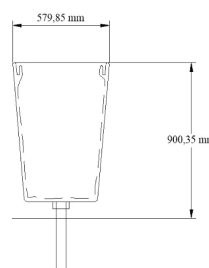

Height: 1140mm
 Diameter: 1010mm
 Optional: Galvanised Mild / Stainless Steel,
 GRC Grey / Charcoal/ Sandstone,
 Lazer Cut Bins & or GRC Imprints
 Materials: Mild / Stainless Steel and GRC
 Galvanised & painted / brushed

GRC BINS

Clairemont Bin
**(with built in bag holder)*

Height: 896,95mm
Width: 580mm
Optional: Imprinted Logos on GRC
Materials: GRC (bin), Mild / Stainless Steel (post)

Greenmarket Square Bin
**(with built in bag holder)*

Height: 900,36mm
Diameter: 466mm
Optional: Imprinted Logos on GRC
Materials: GRC (bin), Mild / Stainless Steel (post)

Newlands Bin
**(with built in bag holder)*

Height: 900mm
Width: 600mm
Optional: Imprinted Logos on GRC
Materials: GRC (bin), Mild / Stainless Steel (post)

Constantia Bin
**(with built in bag holder)*

Height: 900mm
Diameter: 606mm
Optional: Imprinted Logos on GRC
Materials: GRC (bin), Mild / Stainless Steel (post)

GRC BINS - COLOUR OPTIONS

SMOOTH CONCRETE

ORIGINAL