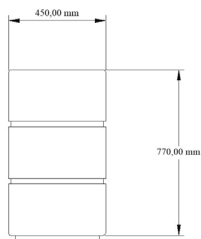

CONCRETE BINS

Roadside

Height: 880mm
 Diameter: 600mm
 Optional: Exposed Aggregate, Liner or Galvanised Mild Steel Basket
 Materials: Precast concrete / GRC

Main Street

Height: 720mm
 Diameter: 500mm
 Optional: Exposed Aggregate, Liner or Galvanised Mild Steel Basket, Imprinted logos, Canopy
 Materials: Precast concrete / GRC

High Street

Height: 780mm
 Diameter: 500mm
 Optional: Exposed Aggregate, Liner or Galvanised Mild Steel Basket, Imprinted logos, Canopy
 Materials: Precast concrete / GRC

West Street

Height: 540mm
 Diameter: 500mm
 Weight: 130kg
 Optional: Exposed Aggregate, Liner or Galvanised Mild Steel Basket
 Materials: Exposed Aggregate

Ash Tray

Height: 750mm
 Diameter: 250mm
 Weight: 150kg
 Optional: Exposed Aggregate
 Materials: Precast concrete

The Turin

Height: 770mm
 Diameter: 450mm
 Optional: Exposed Aggregate, Liner or Galvanised Mild Steel Basket, Imprinted logos, Canopy
 Materials: Precast concrete

Fairground Pedestal Bin

Height: 710mm
 Diameter: 497mm
 Optional: Base Plate / Planted, Galvanised Mild / Stainless Steel, Perforated Plate / Lazer cut
 Materials: Mild / Stainless Steel, Galvanised & Painted / Brushed