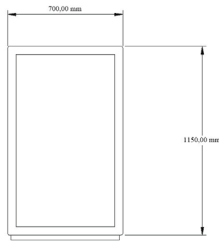

Ash Tray

Height: 750mm
 Diameter: 250mm
 Weight: 150kg
 Optional: Exposed Aggregate
 Materials: Precast concrete

The Turin

Height: 770mm
 Diameter: 450mm
 Optional: Exposed Aggregate, Liner or Galvanised Mild Steel Basket, Imprinted logos, Canopy
 Materials: Precast concrete

3 Ringed Turin Bin

Height: 770mm
 Diameter: 450mm
 Optional: Exposed Aggregate, Liner or Galvanised Mild Steel Basket, Imprinted logos, Canopy
 Materials: Precast Concrete / GRC

Modus 900 Bin Large

Height: 900mm
 Diameter: 600mm
 Optional: Exposed Aggregate, Liner or Galvanised Mild Steel Basket, Imprinted logos
 Materials: Precast concrete

The Torino

Height: 840mm
 Diameter: 590mm
 Optional: Exposed Aggregate, Liner or Galvanised Mild Steel Basket
 Materials: Precast concrete / GRC

CONCRETE BINS

Advertising Bin

Height: 1150mm
Diameter: 700mm
Ad Space: E800x600mm
Optional: Exposed Aggregate, Liner or Galvanised Mild Steel Basket, Imprinted logos, Canopy
Materials: Precast concrete / GRC

Fairground Swing Bin Large/XL

Height: 798mm(L) / 1098 (XL)
 Diameter: 593mm
 Optional: Base Plate / Planted, Galvanised Mild / Stainless Steel, Perforated Plate / Lazer cut
 Materials: Mild / Stainless Steel, Galvanised & Painted / Brushed