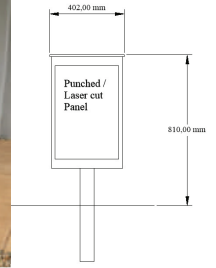

Mayfair Pedestal Bin

Height: 810mm
Diameter: 402mm
Optional: Base Plate / Planted, Galvanised Mild / Stainless Steel, Perforated Plate / Lazer cut
Materials: Mild / Stainless Steel / Galvanised & Painted / Brushed