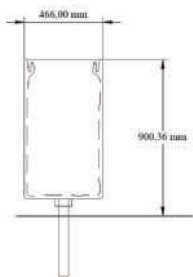

Greenmarket Square Bin
*(with built in bag holder)

Height: 900,36mm
Diameter: 466mm
Optional: Imprinted Logos on GRC
Materials: GRC (bin), Mild / Stainless Steel (post)