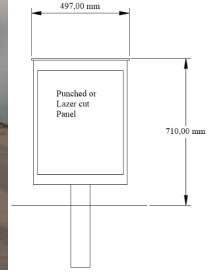

GREY

FERRO

STEEL & WOOD BINS

Fairground Swing Bin

Height: 798mm
 Diameter: 497mm
 Optional: Base Plate / Planted, Galvanised Mild / Stainless Steel, Perforated Plate / Lazer cut
 Materials: Mild / Stainless Steel, Galvanised & Painted / Brushed

Fairground Swing Bin Large/XL

Height: 798mm(L) / 1098 (XL)
 Diameter: 593mm
 Optional: Base Plate / Planted, Galvanised Mild / Stainless Steel, Perforated Plate / Lazer cut
 Materials: Mild / Stainless Steel, Galvanised & Painted / Brushed

Fairground Pedestal Bin

Height: 710mm
 Diameter: 497mm
 Optional: Base Plate / Planted, Galvanised Mild / Stainless Steel, Perforated Plate / Lazer cut
 Materials: Mild / Stainless Steel, Galvanised & Painted / Brushed