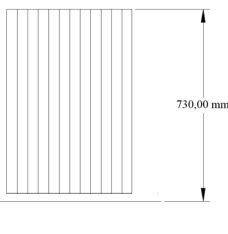

Delaware Square Bin

Height: 730mm
Diameter: 450mm
Optional: Base Plate / Planted, Galvanised Mild / Stainless Steel, Rhino Wood / Saligna / Meranti Wood / Mild / Stainless Steel, Galvanised & painted / brushed