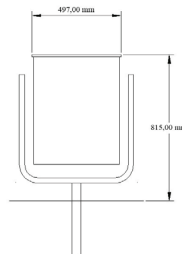

STEEL & WOOD BINS

Maryland Bin

Height: 750mm
 Width: 480mm
 Basket: 250mm
 Optional: Mild Steel Basket or GRC Liner
 Galvanised Mild / Stainless Steel
 Materials: Mild / Stainless Steel / GRC (liner)
 Galvanised & painted / brushed

Ohio Round Bin

Height: 767mm
 Diameter: 502mm
 Optional: Mild Steel Basket or GRC Liner
 Galvanised Mild / Stainless Steel
 Materials: Mild / Stainless Steel / GRC (liner)
 Galvanised & painted / brushed

Ohio Square Bin

Height: 750mm
 Width: 480mm
 Optional: Mild Steel Basket or GRC Liner
 Galvanised Mild / Stainless Steel
 Materials: Mild / Stainless Steel / GRC (liner)
 Galvanised & painted / brushed

Fairground Wall Mount Bin

Height: 610mm
 Diameter: 338mm
 Optional: Base Plate / Planted, Galvanised
 Mild / Stainless Steel, Perforated
 Plate / Lazer cut
 Materials: Mild / Stainless Steel,
 Galvanised & Painted / Brushed