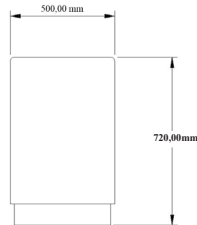

CONCRETE BINS

Roadside

Height: 880mm
 Diameter: 600mm
 Optional: Exposed Aggregate, Liner or Galvanised Mild Steel Basket
 Materials: Precast concrete / GRC

Main Street

Height: 720mm
 Diameter: 500mm
 Optional: Exposed Aggregate, Liner or Galvanised Mild Steel Basket, Imprinted logos, Canopy
 Materials: Precast concrete / GRC

High Street

Height: 780mm
 Diameter: 500mm
 Optional: Exposed Aggregate, Liner or Galvanised Mild Steel Basket, Imprinted logos, Canopy
 Materials: Precast concrete / GRC

West Street

Height: 540mm
 Diameter: 500mm
 Weight: 130kg
 Optional: Exposed Aggregate, Liner or Galvanised Mild Steel Basket
 Materials: Exposed Aggregate

Fairground Swing Bin Large/XL

Height: 798mm(L) / 1098 (XL)
 Diameter: 593mm
 Optional: Base Plate / Planted, Galvanised Mild / Stainless Steel, Perforated Plate / Lazer cut
 Materials: Mild / Stainless Steel, Galvanised & Painted / Brushed

Fairground Pedestal Bin

Height: 710mm
 Diameter: 497mm
 Optional: Base Plate / Planted, Galvanised Mild / Stainless Steel, Perforated Plate / Lazer cut
 Materials: Mild / Stainless Steel, Galvanised & Painted / Brushed