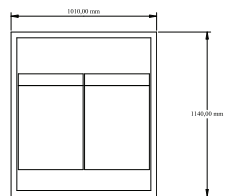

Recycling Bin

Height: 1140mm
Diameter: 1010mm
Optional: Galvanised Mild / Stainless Steel,
GRC Grey / Charcoal/ Sandstone,
Lazer Cut Bins & or GRC Imprints
Materials: Mild / Stainless Steel and GRC
Galvanised & painted / brushed