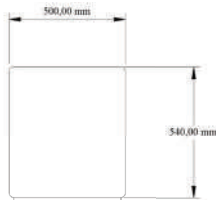

CONCRETE BINS

Roadside

Height: 880mm
 Diameter: 600mm
 Optional: Exposed Aggregate, Liner or Galvanised Mild Steel Basket
 Materials: Precast concrete / GRC

Main Street

Height: 720mm
 Diameter: 500mm
 Optional: Exposed Aggregate, Liner or Galvanised Mild Steel Basket, Imprinted logos, Canopy
 Materials: Precast concrete / GRC

High Street

Height: 780mm
 Diameter: 500mm
 Optional: Exposed Aggregate, Liner or Galvanised Mild Steel Basket, Imprinted logos, Canopy
 Materials: Precast concrete / GRC

West Street

Height: 540mm
 Diameter: 500mm
 Weight: 130kg
 Optional: Exposed Aggregate, Liner or Galvanised Mild Steel Basket
 Materials: Exposed Aggregate

Ash Tray

Height: 750mm
 Diameter: 250mm
 Weight: 150kg
 Optional: Exposed Aggregate
 Materials: Precast concrete

The Turin

Height: 770mm
 Diameter: 450mm
 Optional: Exposed Aggregate, Liner or Galvanised Mild Steel Basket, Imprinted logos, Canopy
 Materials: Precast concrete

Fairground Swing Bin Large/XL

Height: 798mm(L) / 1098 (XL)
 Diameter: 593mm
 Optional: Base Plate / Planted, Galvanised Mild / Stainless Steel, Perforated Plate / Lazer cut
 Materials: Mild / Stainless Steel, Galvanised & Painted / Brushed