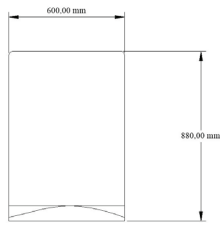

CONCRETE BINS

Roadside

Height: 880mm
 Diameter: 600mm
 Optional: Exposed Aggregate, Liner or Galvanised Mild Steel Basket
 Materials: Precast concrete / GRC

Main Street

Height: 720mm
 Diameter: 500mm
 Optional: Exposed Aggregate, Liner or Galvanised Mild Steel Basket, Imprinted logos, Canopy
 Materials: Precast concrete / GRC

High Street

Height: 780mm
 Diameter: 500mm
 Optional: Exposed Aggregate, Liner or Galvanised Mild Steel Basket, Imprinted logos, Canopy
 Materials: Precast concrete / GRC

West Street

Height: 540mm
 Diameter: 500mm
 Weight: 130kg
 Optional: Exposed Aggregate, Liner or Galvanised Mild Steel Basket
 Materials: Exposed Aggregate

Ash Tray

Height: 750mm
 Diameter: 250mm
 Weight: 150kg
 Optional: Exposed Aggregate
 Materials: Precast concrete

The Turin

Height: 770mm
 Diameter: 450mm
 Optional: Exposed Aggregate, Liner or Galvanised Mild Steel Basket, Imprinted logos, Canopy
 Materials: Precast concrete

Fairground Pedestal Bin

Height: 710mm
 Diameter: 497mm
 Optional: Base Plate / Planted, Galvanised Mild / Stainless Steel, Perforated Plate / Lazer cut
 Materials: Mild / Stainless Steel, Galvanised & Painted / Brushed