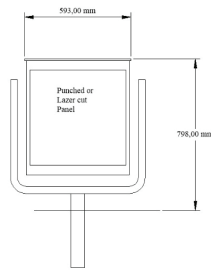

GREY

FERRO

STEEL & WOOD BINS

Fairground Swing Bin

Height: 798mm
 Diameter: 497mm
 Optional: Base Plate / Planted, Galvanised Mild / Stainless Steel, Perforated Plate / Lazer cut
 Materials: Mild / Stainless Steel, Galvanised & Painted / Brushed

Fairground Swing Bin Large/XL

Height: 798mm(L) / 1098 (XL)
 Diameter: 593mm
 Optional: Base Plate / Planted, Galvanised Mild / Stainless Steel, Perforated Plate / Lazer cut
 Materials: Mild / Stainless Steel, Galvanised & Painted / Brushed

Fairground Pedestal Bin

Height: 710mm
 Diameter: 497mm
 Optional: Base Plate / Planted, Galvanised Mild / Stainless Steel, Perforated Plate / Lazer cut
 Materials: Mild / Stainless Steel, Galvanised & Painted / Brushed