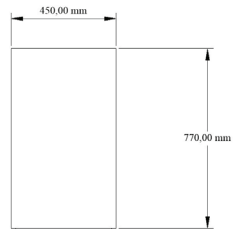

CONCRETE BINS

Roadside

Height: 880mm
 Diameter: 600mm
 Optional: Exposed Aggregate, Liner or Galvanised Mild Steel Basket
 Materials: Precast concrete / GRC

Main Street

Height: 720mm
 Diameter: 500mm
 Optional: Exposed Aggregate, Liner or Galvanised Mild Steel Basket, Imprinted logos, Canopy
 Materials: Precast concrete / GRC

High Street

Height: 780mm
 Diameter: 500mm
 Optional: Exposed Aggregate, Liner or Galvanised Mild Steel Basket, Imprinted logos, Canopy
 Materials: Precast concrete / GRC

West Street

Height: 540mm
 Diameter: 500mm
 Weight: 130kg
 Optional: Exposed Aggregate, Liner or Galvanised Mild Steel Basket
 Materials: Exposed Aggregate

Ash Tray

Height: 750mm
 Diameter: 250mm
 Weight: 150kg
 Optional: Exposed Aggregate
 Materials: Precast concrete

The Turin

Height: 770mm
 Diameter: 450mm
 Optional: Exposed Aggregate, Liner or Galvanised Mild Steel Basket, Imprinted logos, Canopy
 Materials: Precast concrete

Fairground Pedestal Bin

Height: 710mm
 Diameter: 497mm
 Optional: Base Plate / Planted, Galvanised Mild / Stainless Steel, Perforated Plate / Lazer cut
 Materials: Mild / Stainless Steel, Galvanised & Painted / Brushed