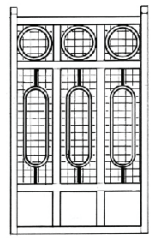

Mayfair Pedestal Bin

Height: 810mm
 Diameter: 402mm
 Optional: Base Plate / Planted, Galvanised Mild / Stainless Steel, Perforated Plate / Lazer cut
 Materials: Mild / Stainless Steel / Galvanised & Painted / Brushed

Delaware Pedestal Bin

Height: 700mm
 Diameter: 480mm
 Optional: Base Plate / Planted, Galvanised Mild / Stainless Steel, Rhino Wood / Saligna / Meranti Wood / Mild / Stainless Steel, Galvanised & painted / brushed

STEEL & WOOD BINS

Maryland Bin

Height: 750mm
 Width: 480mm
 Basket: 250mm
 Optional: Mild Steel Basket or GRC Liner
 Galvanised Mild / Stainless Steel
 Materials: Mild / Stainless Steel / GRC (liner)
 Galvanised & painted / brushed

Ohio Round Bin

Height: 767mm
 Diameter: 502mm
 Optional: Mild Steel Basket or GRC Liner
 Galvanised Mild / Stainless Steel
 Materials: Mild / Stainless Steel / GRC (liner)
 Galvanised & painted / brushed