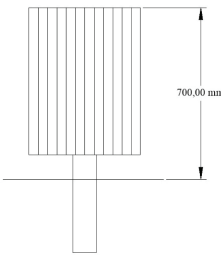

Delaware Pedestal Bin

Height: 700mm
Diameter: 480mm
Optional: Base Plate / Planted, Galvanised Mild / Stainless Steel, Rhino Wood / Saligna / Meranti Wood / Mild / Stainless Steel, Galvanised & painted / brushed