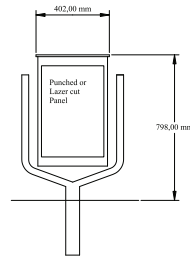

GREY

FERRO

STEEL & WOOD BINS

Fairground Swing Bin

Height: 798mm
 Diameter: 497mm
 Optional: Base Plate / Planted, Galvanised Mild / Stainless Steel, Perforated Plate / Lazer cut
 Materials: Mild / Stainless Steel, Galvanised & Painted / Brushed

Fairground Swing Bin Large/XL

Height: 798mm(L) / 1098 (XL)
 Diameter: 593mm
 Optional: Base Plate / Planted, Galvanised Mild / Stainless Steel, Perforated Plate / Lazer cut
 Materials: Mild / Stainless Steel, Galvanised & Painted / Brushed

Fairground Pedestal Bin

Height: 710mm
 Diameter: 497mm
 Optional: Base Plate / Planted, Galvanised Mild / Stainless Steel, Perforated Plate / Lazer cut
 Materials: Mild / Stainless Steel, Galvanised & Painted / Brushed

Mayfair Cantilever Bin

Height: 810mm
 Diameter: 402mm
 Optional: Base Plate / Planted, Galvanised Mild / Stainless Steel, Perforated Plate / Lazer cut
 Materials: Mild / Stainless Steel / Galvanised & Painted / Brushed