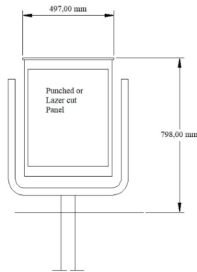

The Torino

Height: 840mm
 Diameter: 590mm
 Optional: Exposed Aggregate, Liner or Galvanised Mild Steel Basket
 Materials: Precast concrete / GRC

CONCRETE BINS

Advertising Bin

Height: 1150mm
Diameter: 700mm
Ad Space: E800x600mm
Optional: Exposed Aggregate, Liner or Galvanised Mild Steel Basket, Imprinted logos, Canopy
Materials: Precast concrete / GRC

GREY

FERRO

STEEL & WOOD BINS

Fairground Swing Bin

Height: 798mm
 Diameter: 497mm
 Optional: Base Plate / Planted, Galvanised Mild / Stainless Steel, Perforated Plate / Lazer cut
 Materials: Mild / Stainless Steel, Galvanised & Painted / Brushed

Fairground Swing Bin Large/XL

Height: 798mm(L) / 1098 (XL)
 Diameter: 593mm
 Optional: Base Plate / Planted, Galvanised Mild / Stainless Steel, Perforated Plate / Lazer cut
 Materials: Mild / Stainless Steel, Galvanised & Painted / Brushed

Fairground Pedestal Bin

Height: 710mm
 Diameter: 497mm
 Optional: Base Plate / Planted, Galvanised Mild / Stainless Steel, Perforated Plate / Lazer cut
 Materials: Mild / Stainless Steel, Galvanised & Painted / Brushed