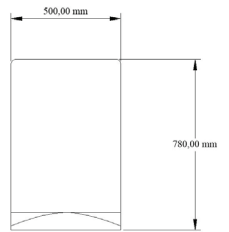

CONCRETE BINS

Roadside

Height: 880mm
 Diameter: 600mm
 Optional: Exposed Aggregate, Liner or Galvanised Mild Steel Basket
 Materials: Precast concrete / GRC

Main Street

Height: 720mm
 Diameter: 500mm
 Optional: Exposed Aggregate, Liner or Galvanised Mild Steel Basket, Imprinted logos, Canopy
 Materials: Precast concrete / GRC

High Street

Height: 780mm
 Diameter: 500mm
 Optional: Exposed Aggregate, Liner or Galvanised Mild Steel Basket, Imprinted logos, Canopy
 Materials: Precast concrete / GRC

West Street

Height: 540mm
 Diameter: 500mm
 Weight: 130kg
 Optional: Exposed Aggregate, Liner or Galvanised Mild Steel Basket
 Materials: Exposed Aggregate

Ash Tray

Height: 750mm
 Diameter: 250mm
 Weight: 150kg
 Optional: Exposed Aggregate
 Materials: Precast concrete

The Turin

Height: 770mm
 Diameter: 450mm
 Optional: Exposed Aggregate, Liner or Galvanised Mild Steel Basket, Imprinted logos, Canopy
 Materials: Precast concrete

Fairground Pedestal Bin

Height: 710mm
 Diameter: 497mm
 Optional: Base Plate / Planted, Galvanised Mild / Stainless Steel, Perforated Plate / Lazer cut
 Materials: Mild / Stainless Steel, Galvanised & Painted / Brushed